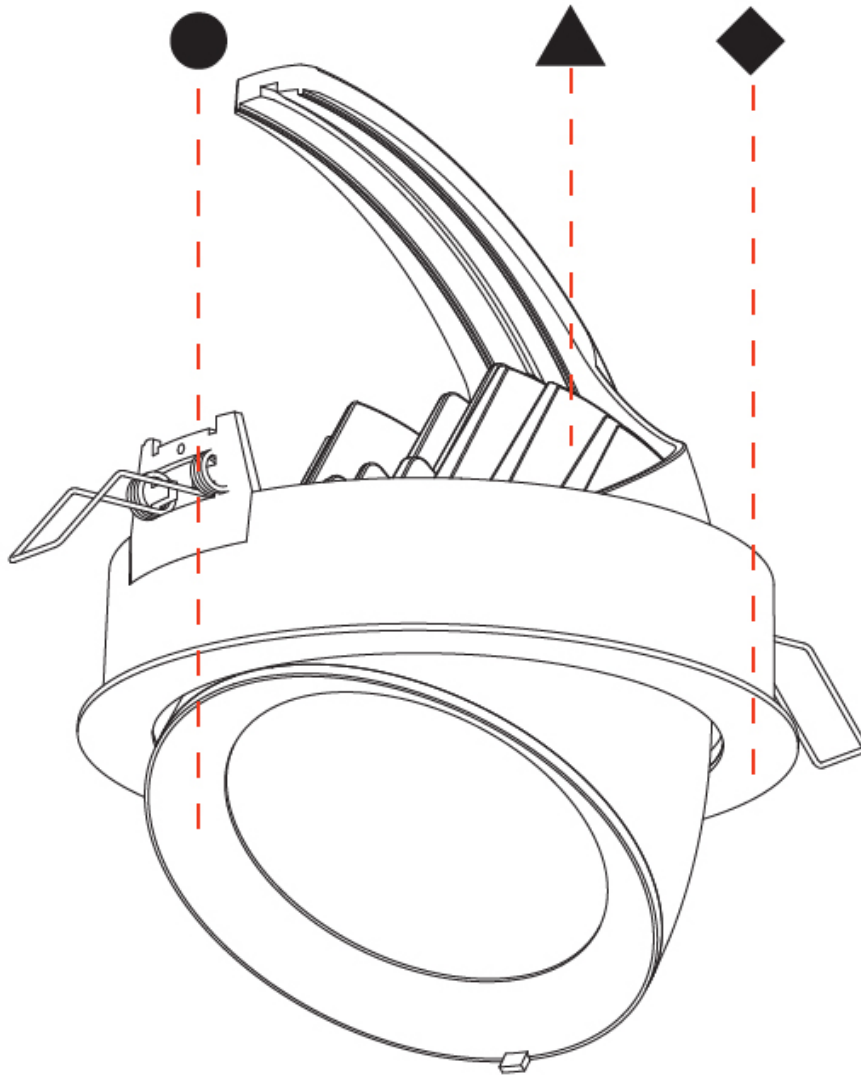

MECHANIQ ROUND EFFICIENCY RECESSED

A35073-

PROJECT _____

TYPE _____

SPECIFIER _____

QUANTITY _____

DATE _____

A